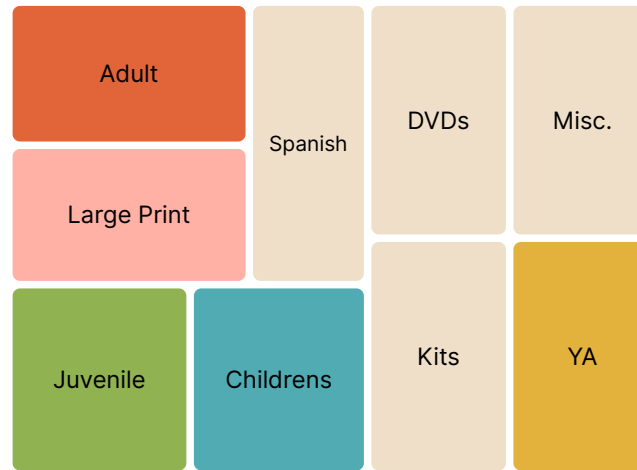

VISITORS.....1000
VOLUNTEER HOURS....100
STUDY ROOM USERS.....100
REFERENCES.....1,000

LIBRARY ACCOUNTS

● New ● Renewed

Computer & Wi-Fi Usage

Interlibrary Loans

CIRCULATION

PROGRAMS

ATTENDANCE