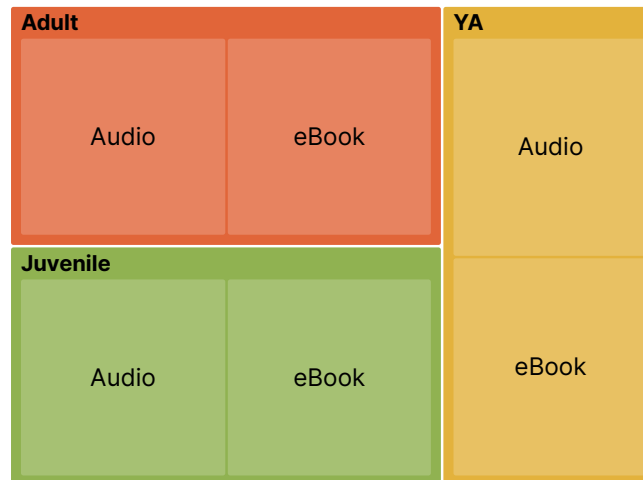

VISITORS.....1000
VOLUNTEER HOURS....100
STUDY ROOM USERS.....100
REFERENCES.....1,000

LIBRARY ACCOUNTS

● New ● Renewed

Computer & Wi-Fi Usage

Interlibrary Loans

CIRCULATION

PROGRAMS

ATTENDANCE